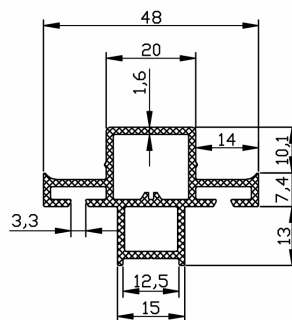

ŽELJEZNO OJAČANJE

STEEL REINFORCEMENT

BW 7054 20mm
PVC LAJSNA
SLIDING GLAZING BEAD

BW 3041 4mm
PVC LAJSNA
SLIDING GLAZING BEAD

BW 3051
ŠINA KLIZA
ALUMINIUM SLIDING RAIL

BF 3021
INTERLOCK
INTERLOCK

BF 3052
ALUMINIJSKA ŠINA KLIZA
ALUMINIUM SLIDING RAIL