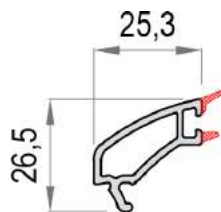

BW 7054 20mm
PVC LAJSNA
SLIDING GLAZING BEAD

BW 3041 4mm
PVC LAJSNA
SLIDING GLAZING BEAD