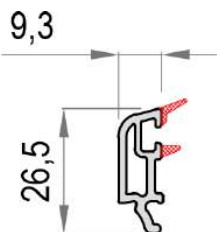

BW 7054 20mm
PVC LAJSNA
SLIDING GLAZING BEAD